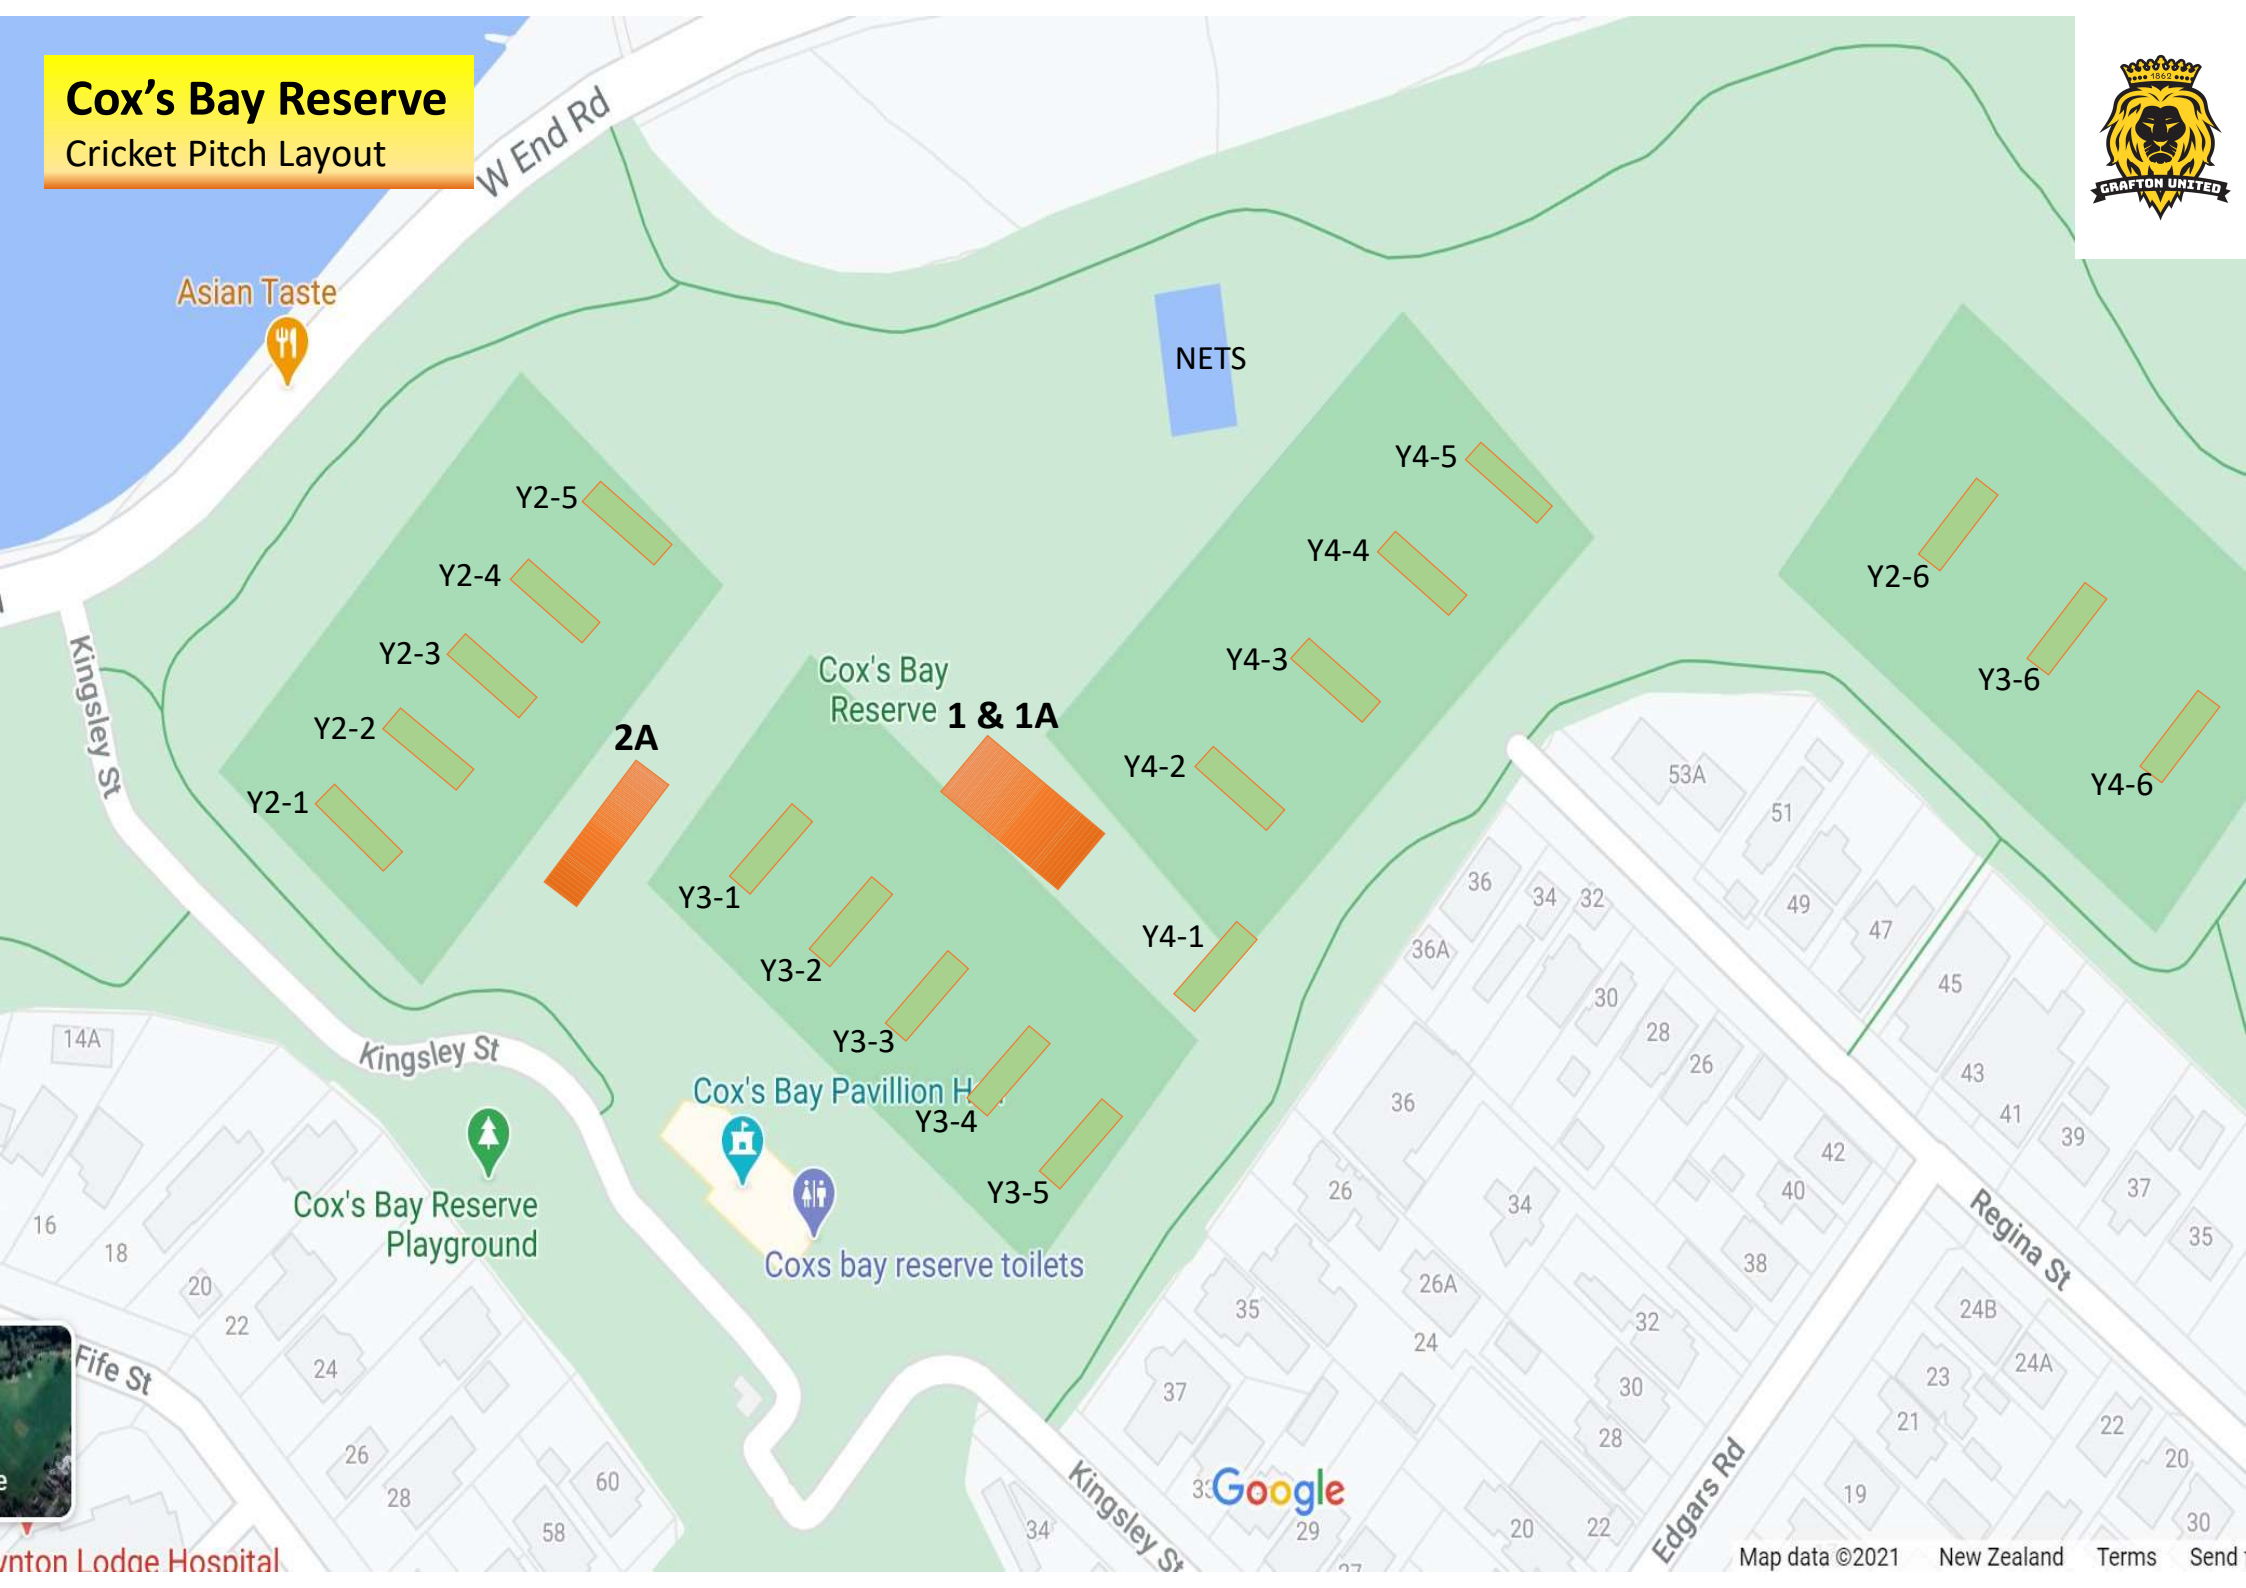

Cox's Bay Reserve

Cricket Pitch Layout

Anton Lodge Hospital